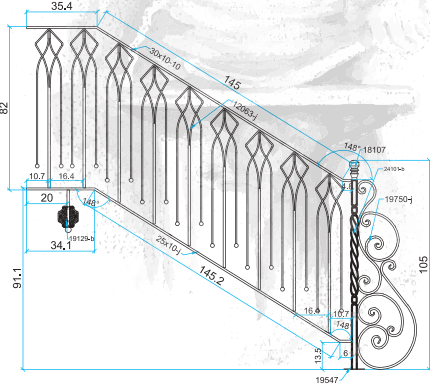

Pirudem®

Notre société a été créée en 1983 sous la dénomination sociale "Fatih Sanayi ve Ticaret". Notre firme ayant pour but de produire une ferronnerie décorative, est devenue la fondatrice et le précurseur du secteur en faisant un grand effort et de grands sacrifices.

Notre société s'est efforcée toujours de se rapprocher de ses clients en faisant des concessions est devenue maintenant une grande famille avec ses 400 concessionnaires environ.

La société anonyme YAVUZ FERFORJE VE DEMİR TICARET SANAYI A.Ş. étant la société de commercialisation de notre groupe a été constituée en 1998. Les commercialisations des produits du groupe et des produits similaires réalisées à l'intérieur et à l'étranger sont dirigées par la société YAVUZ FERFORJE A.Ş.

Par sa variété et sa capacité de production et ses moyens techniques, notre société maintient sa position de leader maintenant en Turquie, au Moyen-Orient et dans les pays balkaniques.