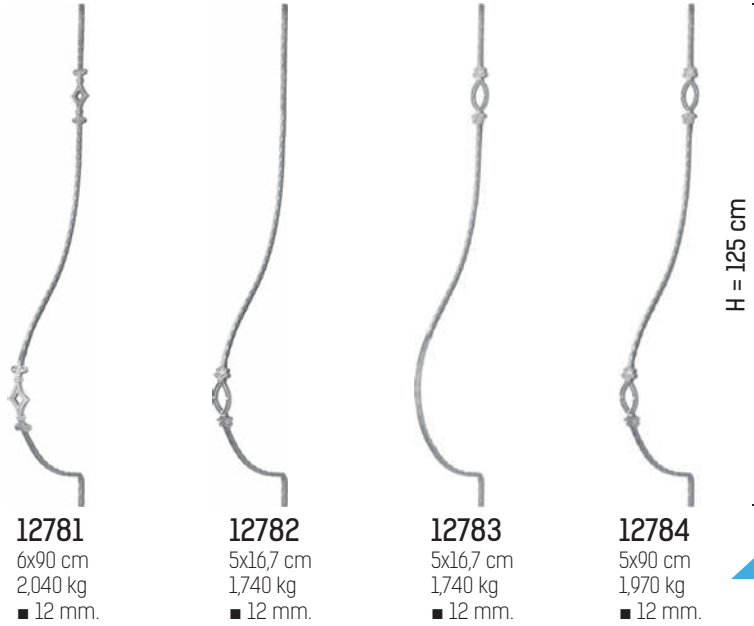

12850
12x80 cm
1,333 kg
■ 6 mm.

12851
10x80 cm
1,147 kg
■ 6 mm.

12852
11x80 cm
1,260 kg
■ 6 mm.

4108

H = 125 cm

4113

dövme mızraklı cumba motifli demirler
bowed balusters with spear

H = 125 cm