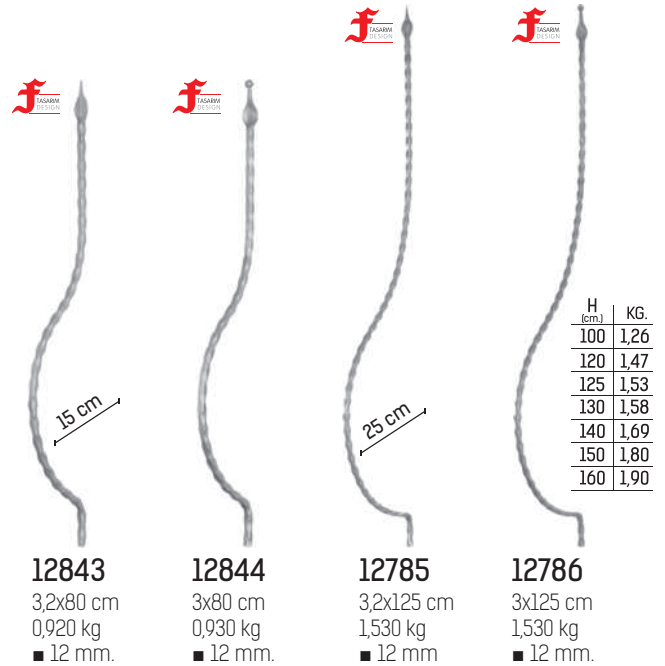

H (cm)	KG.
100	1,26
120	1,47
125	1,53
130	1,58
140	1,69
150	1,80
160	1,90