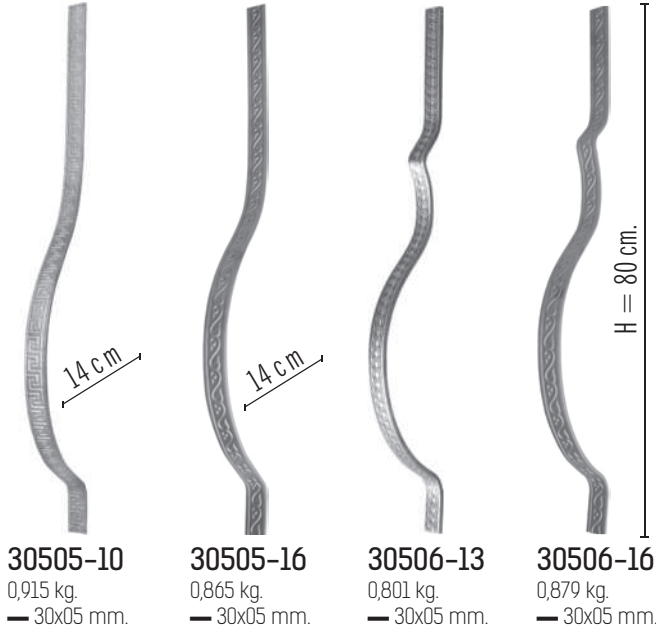

k işl/pat.
05 işl/pat.
07 işl/pat.
10 işl/pat.
12 işl/pat.
13 işl/pat.
15 işl/pat.
16 işl/pat.
17 işl/pat.
51 işl/pat.