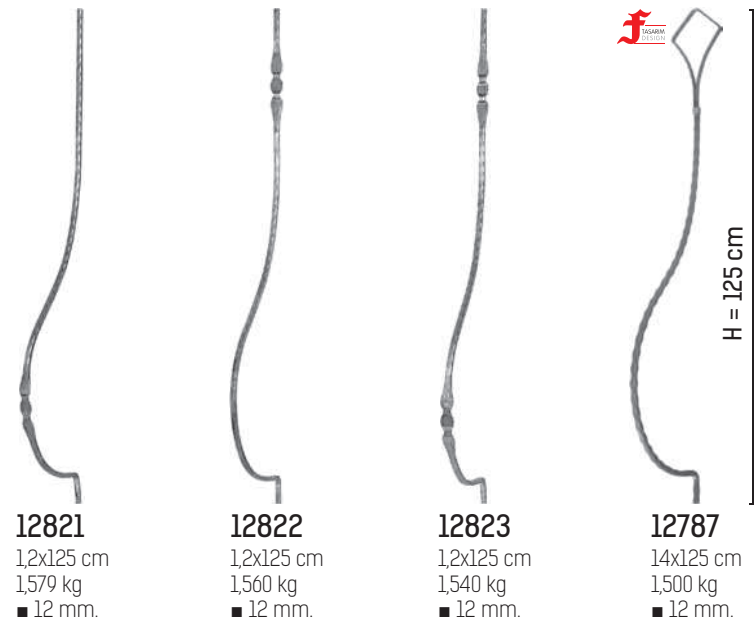

12850
12x80 cm
1,333 kg
■ 6 mm.

12851
10x80 cm
1,147 kg
■ 6 mm.

12852
11x80 cm
1,260 kg
■ 6 mm.

4108

H = 125 cm

4113

dövme mızraklı cumba motifli demirler
bowed balusters with spear

H = 125 cm