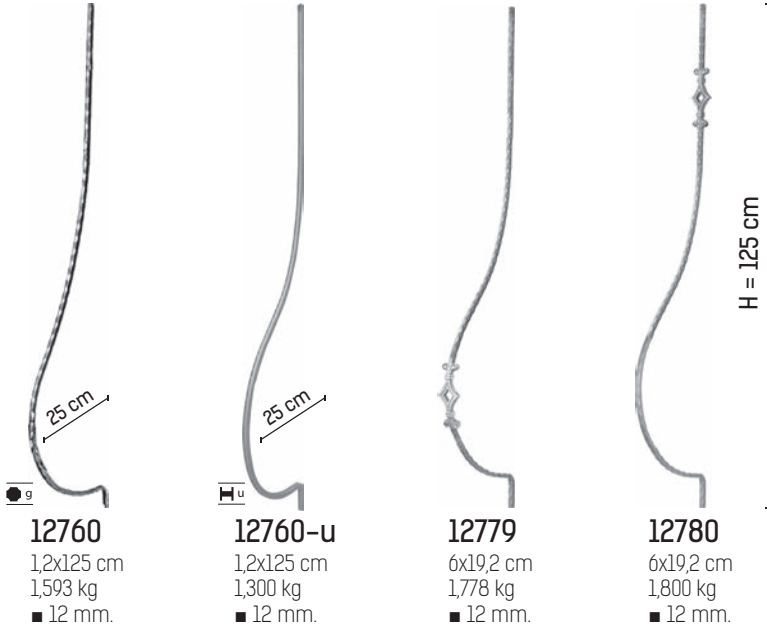

12850
12x80 cm
1,333 kg
■ 6 mm.

12851
10x80 cm
1,147 kg
■ 6 mm.

12852
11x80 cm
1,260 kg
■ 6 mm.

4108

H = 125 cm

4113

dövme mızraklı cumba motifli demirler
bowed balusters with spear

H = 125 cm