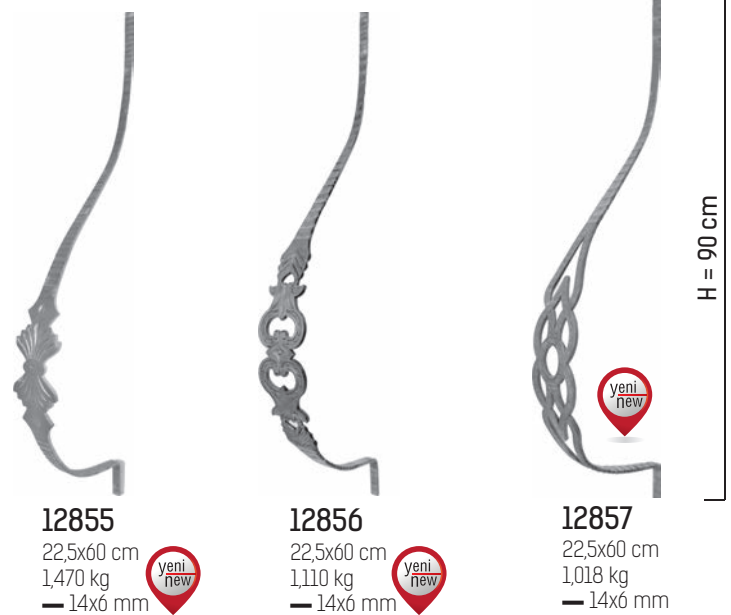

k işl/pat.
05 işl/pat.
07 işl/pat.
10 işl/pat.
12 işl/pat.
13 işl/pat.
15 işl/pat.
16 işl/pat.
17 işl/pat.
51 işl/pat.