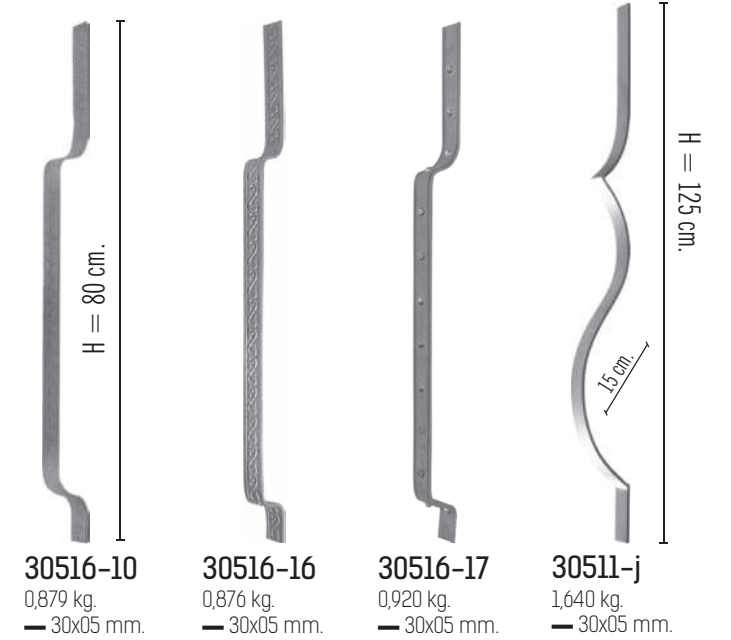

k işl/pat.
05 işl/pat.
07 işl/pat.
10 işl/pat.
12 işl/pat.
13 işl/pat.
15 işl/pat.
16 işl/pat.
17 işl/pat.
51 işl/pat.