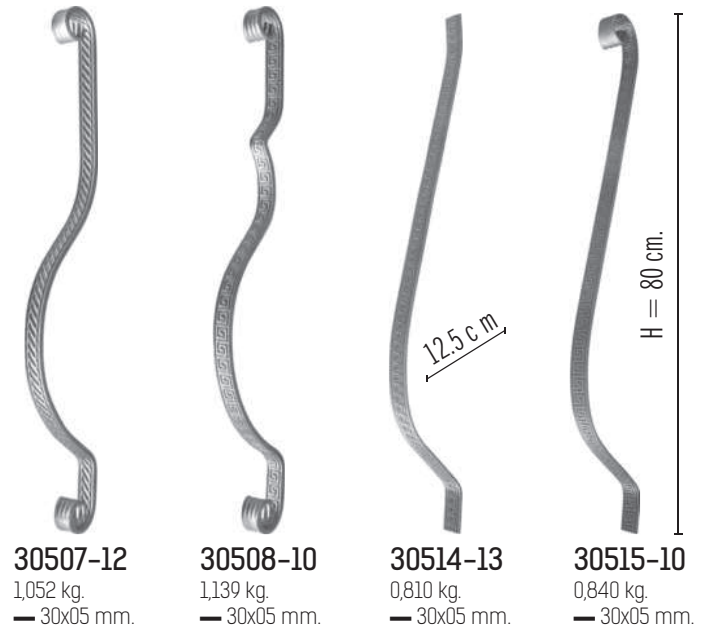

k işl/pat.
05 işl/pat.
07 işl/pat.
10 işl/pat.
12 işl/pat.
13 işl/pat.
15 işl/pat.
16 işl/pat.
17 işl/pat.
51 işl/pat.